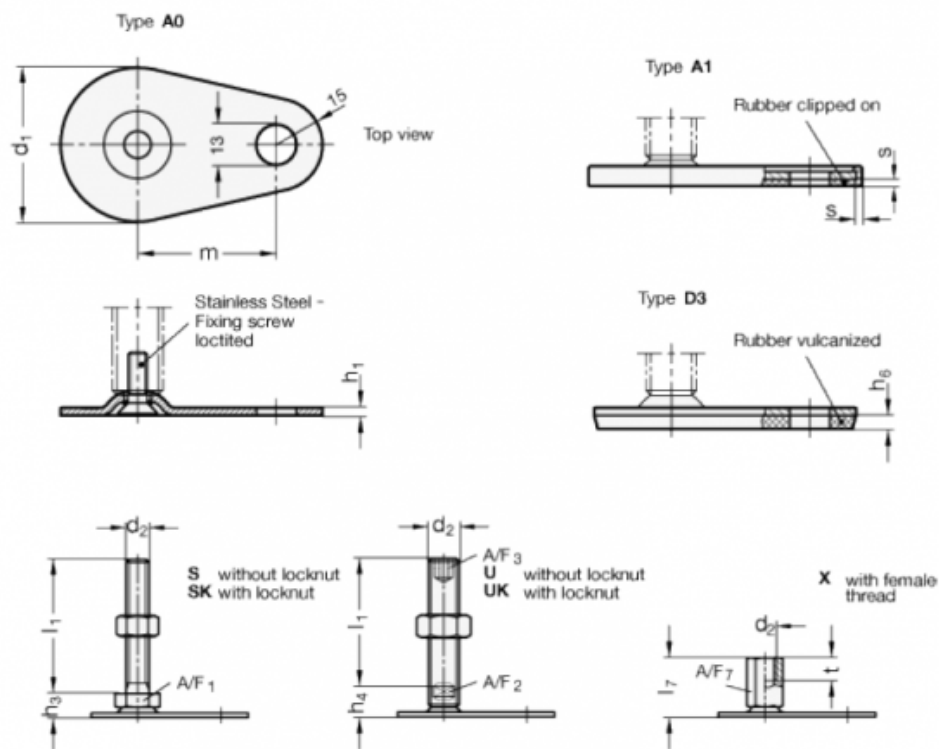

Article number: 204260M1280D3SK
 Description: E+G levelling foot
 GN 42-60-M12-80-D3-SK
 Note: SK With nut, External hexagon at the bottom

Measures

A/F1 = 17
 d_1 = 60
 d_2 = M12
 h_1 = 2.5
 h_3 = 11
 h_6 = 4.5
 h_1 = 80
 m = 50

s =